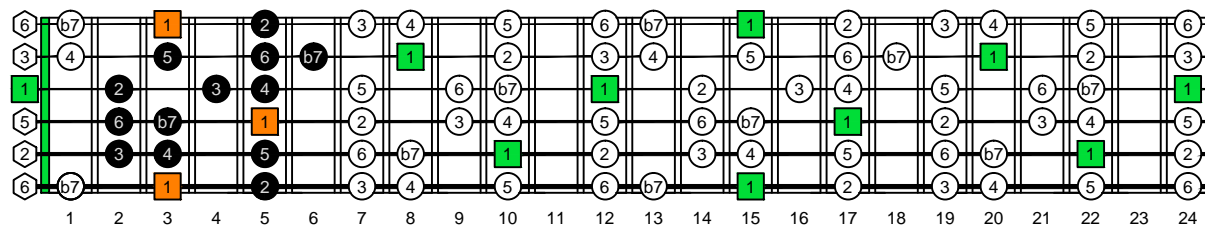

GEDCA octaves G natural - FINGERBOARD OCTAVE SHAPES

GEDCA octaves G mixolydian mode : ENTIRE FINGERBOARD INTERVALS

GEDCA octaves G mixolydian mode ENTIRE FINGERBOARD INTERVALS : 6G3G1 box shape

GEDCA octaves G mixolydian mode ENTIRE FINGERBOARD INTERVALS : 6E4E1 box shape

GEDCA octaves G mixolydian mode ENTIRE FINGERBOARD INTERVALS : 4D2 box shape

GEDCA octaves G mixolydian mode ENTIRE FINGERBOARD INTERVALS : 5C2 box shape

GEDCA octaves G mixolydian mode ENTIRE FINGERBOARD INTERVALS : 5A3 box shape

GEDCA octaves G mixolydian mode ENTIRE FINGERBOARD INTERVALS : 6G3G1 box shape at 12