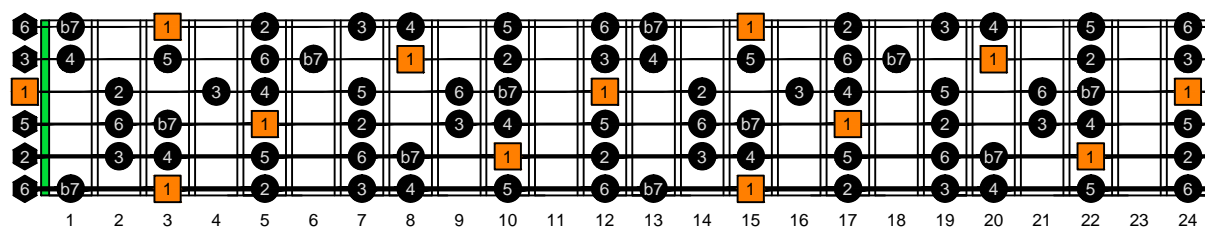

GEDCA octaves G natural - FINGERBOARD OCTAVE SHAPES

GEDCA octaves G mixolydian mode : ENTIRE FINGERBOARD INTERVALS

GEDCA octaves G mixolydian mode ENTIRE FINGERBOARD INTERVALS : 6G3G1 box shape

GEDCA octaves G mixolydian mode ENTIRE FINGERBOARD INTERVALS : 6E4E1 box shape

GEDCA octaves G mixolydian mode ENTIRE FINGERBOARD INTERVALS : 4D2 box shape

GEDCA octaves G mixolydian mode ENTIRE FINGERBOARD INTERVALS : 5C2 box shape

GEDCA octaves G mixolydian mode ENTIRE FINGERBOARD INTERVALS : 5A3 box shape

GEDCA octaves G mixolydian mode ENTIRE FINGERBOARD INTERVALS : 6G3G1 box shape at 12