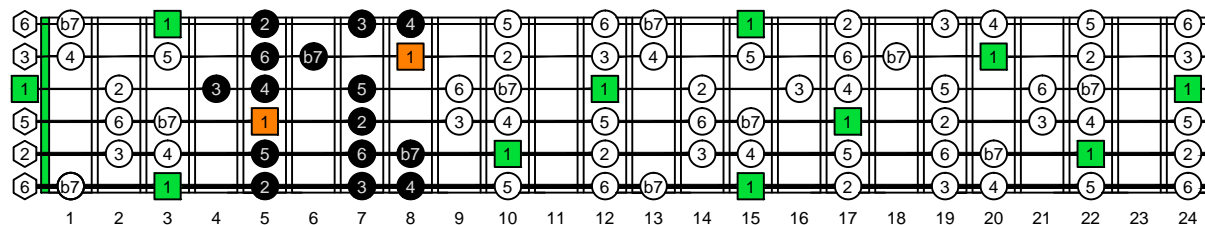

GEDCA octaves G natural - FINGERBOARD OCTAVE SHAPES

GEDCA octaves G mixolydian mode : ENTIRE FINGERBOARD INTERVALS

GEDCA octaves G mixolydian mode ENTIRE FINGERBOARD INTERVALS : 6G3G1 box shape

GEDCA octaves G mixolydian mode ENTIRE FINGERBOARD INTERVALS : 6E4E1 box shape

GEDCA octaves G mixolydian mode ENTIRE FINGERBOARD INTERVALS : 4D2 box shape

GEDCA octaves G mixolydian mode ENTIRE FINGERBOARD INTERVALS : 5C2 box shape

GEDCA octaves G mixolydian mode ENTIRE FINGERBOARD INTERVALS : 5A3 box shape

GEDCA octaves G mixolydian mode ENTIRE FINGERBOARD INTERVALS : 6G3G1 box shape at 12