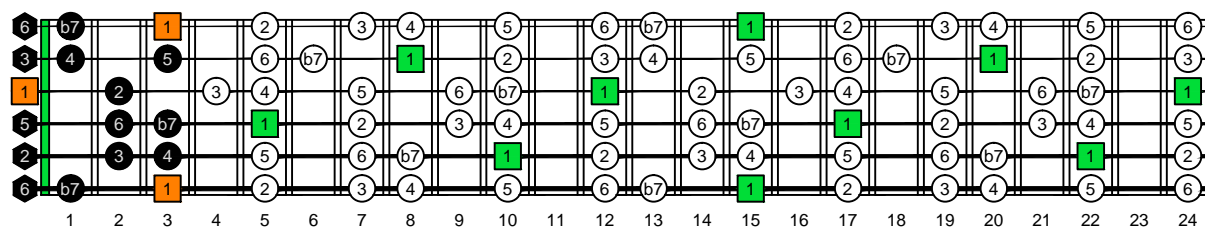

GEDCA octaves G natural - FINGERBOARD OCTAVE SHAPES

GEDCA octaves G mixolydian mode : ENTIRE FINGERBOARD INTERVALS

GEDCA octaves G mixolydian mode ENTIRE FINGERBOARD INTERVALS : 6G3G1 box shape

GEDCA octaves G mixolydian mode ENTIRE FINGERBOARD INTERVALS : 6E4E1 box shape

GEDCA octaves G mixolydian mode ENTIRE FINGERBOARD INTERVALS : 4D2 box shape

GEDCA octaves G mixolydian mode ENTIRE FINGERBOARD INTERVALS : 5C2 box shape

GEDCA octaves G mixolydian mode ENTIRE FINGERBOARD INTERVALS : 5A3 box shape

GEDCA octaves G mixolydian mode ENTIRE FINGERBOARD INTERVALS : 6G3G1 box shape at 12