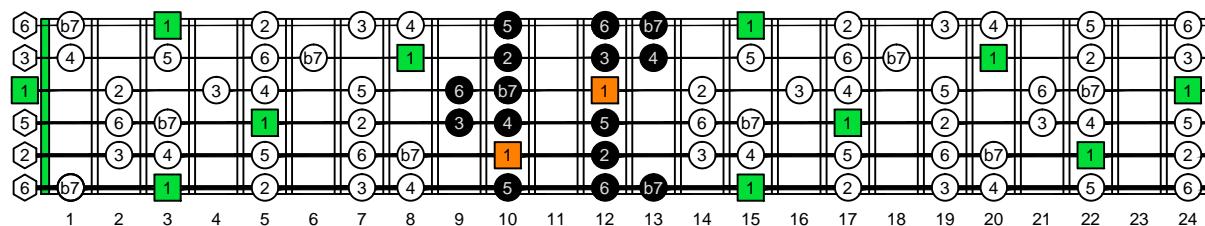

GEDCA octaves G natural - FINGERBOARD OCTAVE SHAPES

GEDCA octaves G mixolydian mode : ENTIRE FINGERBOARD INTERVALS

GEDCA octaves G mixolydian mode ENTIRE FINGERBOARD INTERVALS : 6G3G1 box shape

GEDCA octaves G mixolydian mode ENTIRE FINGERBOARD INTERVALS : 6E4E1 box shape

GEDCA octaves G mixolydian mode ENTIRE FINGERBOARD INTERVALS : 4D2 box shape

GEDCA octaves G mixolydian mode ENTIRE FINGERBOARD INTERVALS : 5C2 box shape

GEDCA octaves G mixolydian mode ENTIRE FINGERBOARD INTERVALS : 5A3 box shape

GEDCA octaves G mixolydian mode ENTIRE FINGERBOARD INTERVALS : 6G3G1 box shape at 12