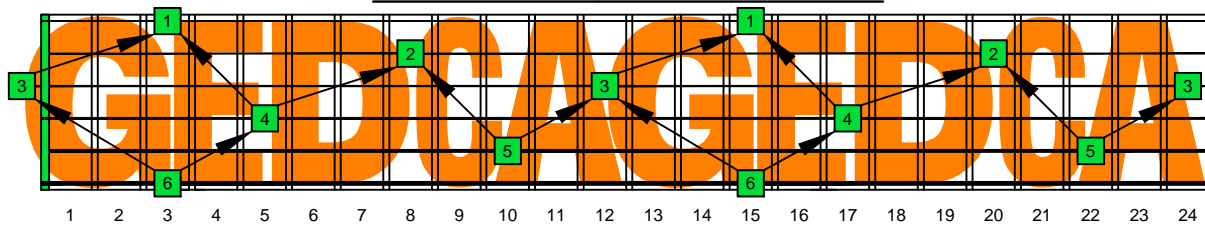

GEDCA octaves G natural - FINGERBOARD OCTAVE SHAPES

GEDCA octaves G mixolydian mode : ENTIRE FINGERBOARD INTERVALS

GEDCA octaves G mixolydian mode ENTIRE FINGERBOARD INTERVALS : 6G3G1 box shape

GEDCA octaves G mixolydian mode ENTIRE FINGERBOARD INTERVALS : 6E4E1 box shape

GEDCA octaves G mixolydian mode ENTIRE FINGERBOARD INTERVALS : 4D2 box shape

GEDCA octaves G mixolydian mode ENTIRE FINGERBOARD INTERVALS : 5C2 box shape

GEDCA octaves G mixolydian mode ENTIRE FINGERBOARD INTERVALS : 5A3 box shape

GEDCA octaves G mixolydian mode ENTIRE FINGERBOARD INTERVALS : 6G3G1 box shape at 12