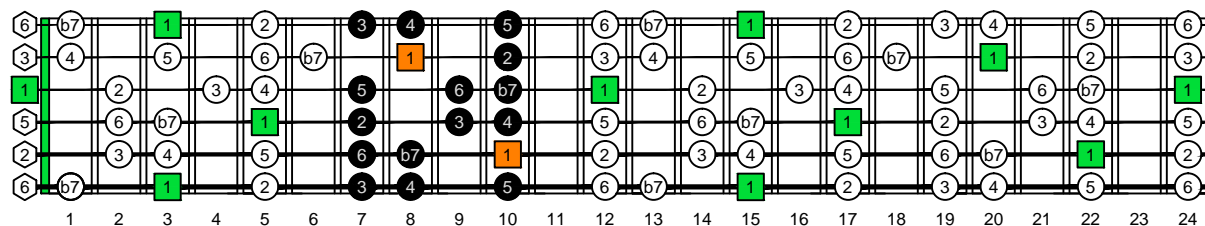

GEDCA octaves G natural - FINGERBOARD OCTAVE SHAPES

GEDCA octaves G mixolydian mode : ENTIRE FINGERBOARD INTERVALS

GEDCA octaves G mixolydian mode ENTIRE FINGERBOARD INTERVALS : 6G3G1 box shape

GEDCA octaves G mixolydian mode ENTIRE FINGERBOARD INTERVALS : 6E4E1 box shape

GEDCA octaves G mixolydian mode ENTIRE FINGERBOARD INTERVALS : 4D2 box shape

GEDCA octaves G mixolydian mode ENTIRE FINGERBOARD INTERVALS : 5C2 box shape

GEDCA octaves G mixolydian mode ENTIRE FINGERBOARD INTERVALS : 5A3 box shape

GEDCA octaves G mixolydian mode ENTIRE FINGERBOARD INTERVALS : 6G3G1 box shape at 12